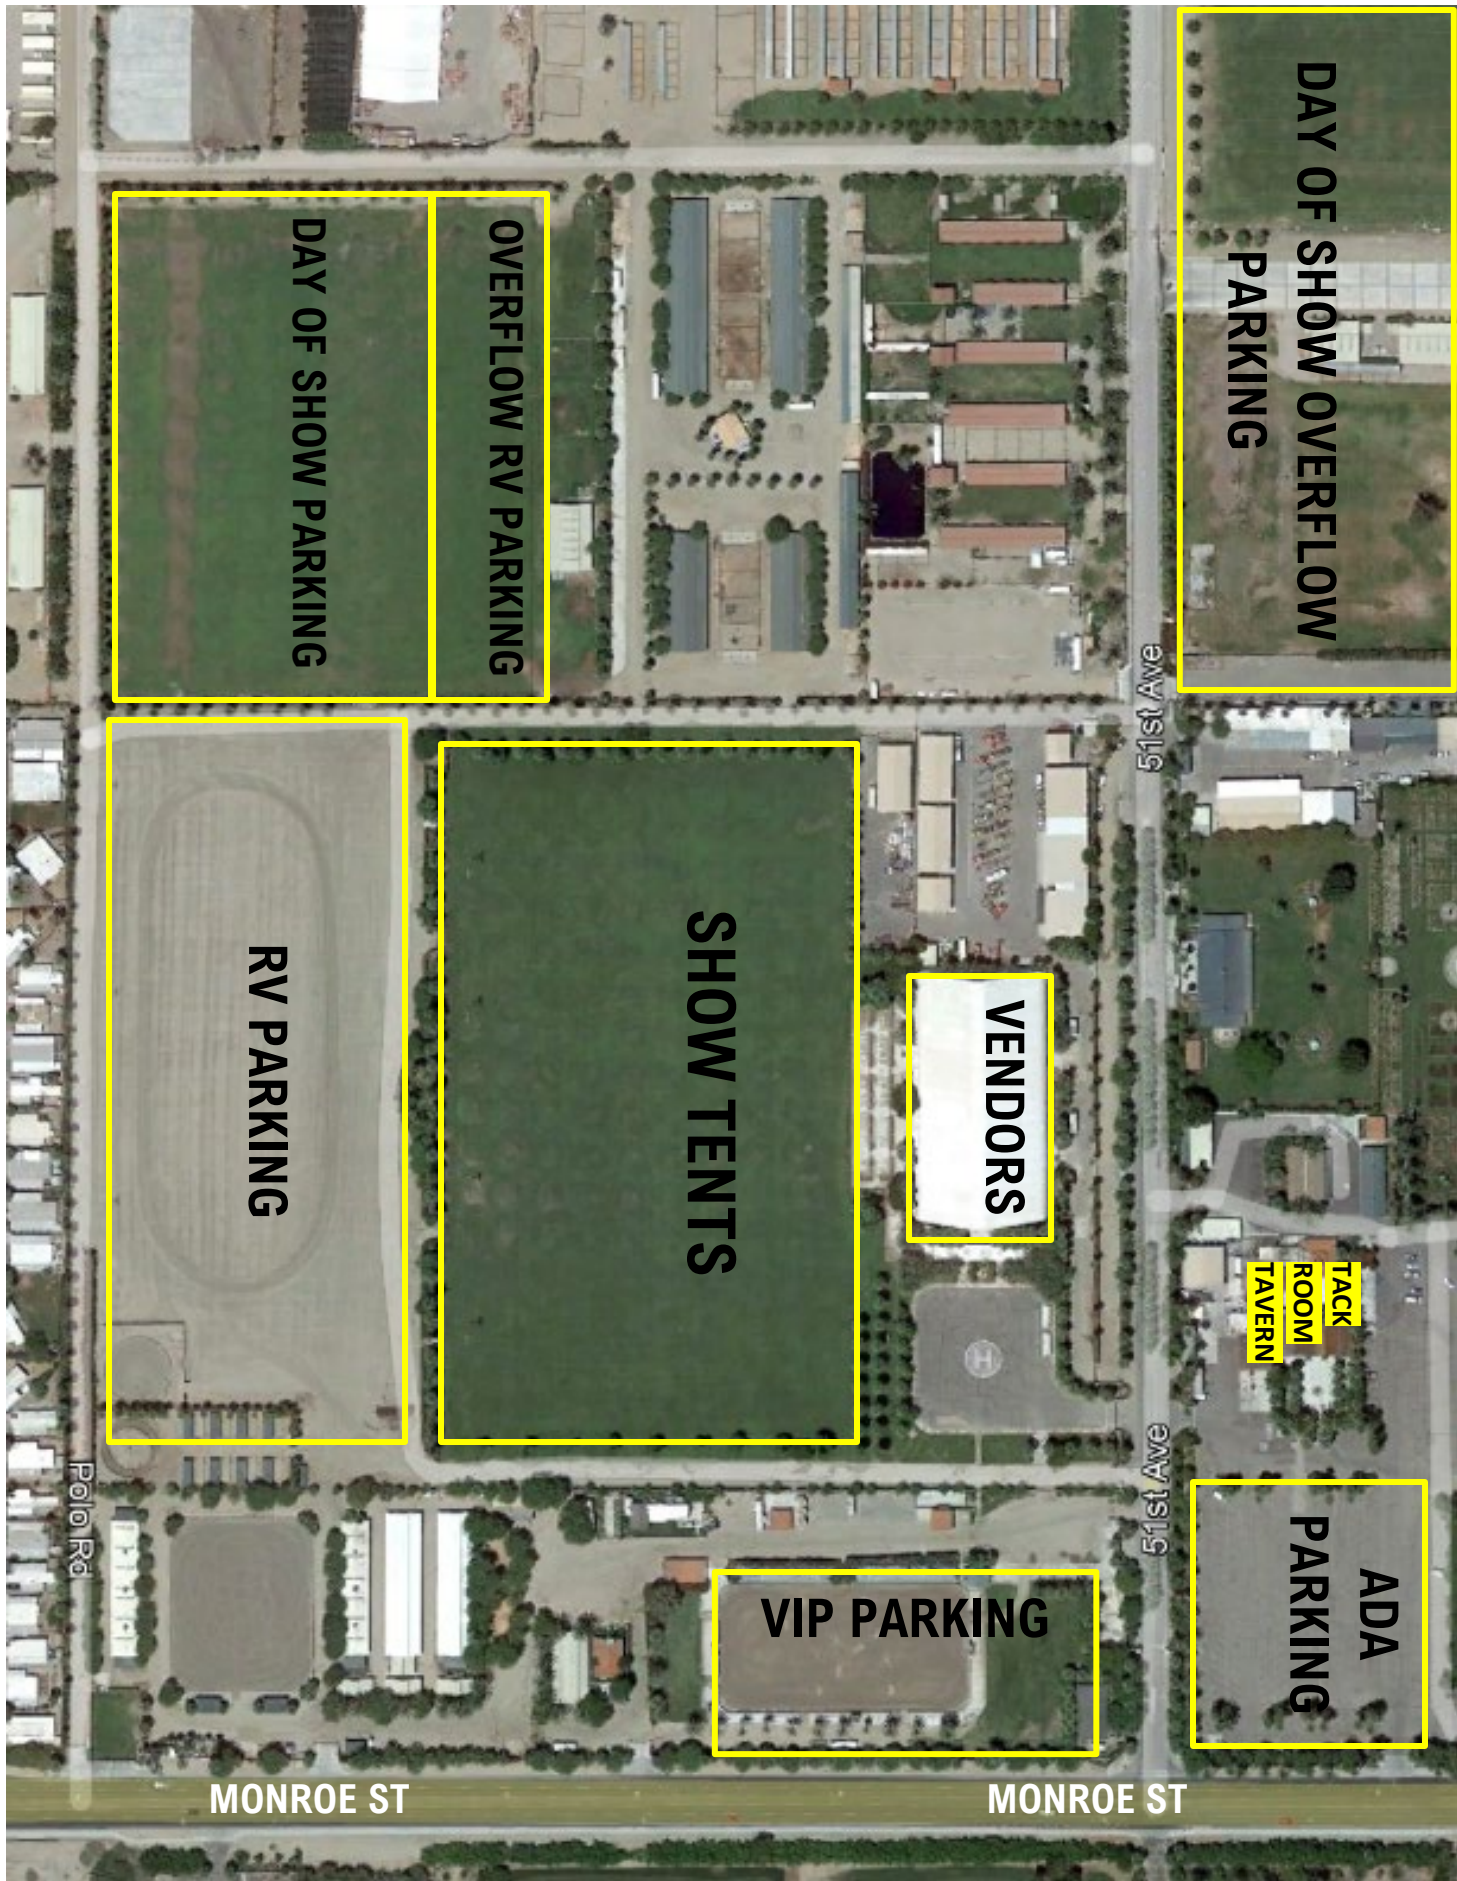

LOADING ZONE

LOADING ZONE

SET UP AREA
OBED SET UPS
WARM UP RING
PortaPotties(5)
BYOC (10)

NO SET UPS

NO SET UPS

NO SET UPS

NO SET UPS

JUDGES HOSPITALITY

NO SET UPS

NO SET UPS

NO SET UPS

NO SET UPS

NO SET UPS

LOADING ZONE

Kennel Club of Palm Springs

Jan 5 - 8, 2023
Rev.B 11/18/2022

CONCESSIONS

LOADING ZONE

PortaPotties(5+H)

SET UP AREA
FIELD LIGHTS

NO SET UPS

NO SET UPS

**DAY OF SHOW OVERFLOW
PARKING**

**DAY OF SHOW OVERFLOW
PARKING**

OVERFLOW RV PARKING

RV PARKING

SHOW TENTS

VENDORS

**TACK
ROOM
TAVERN**

VIP PARKING

**ADA
PARKING**

51st Ave