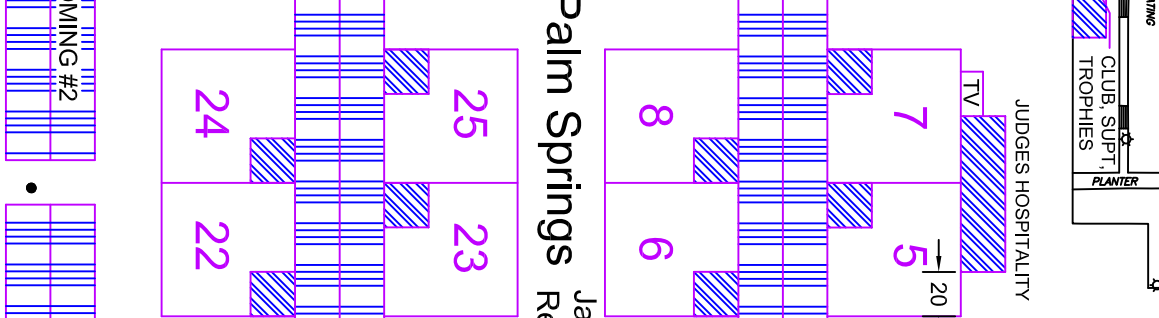

LOADING ZONE

LOADING ZONE

SET UP AREA
OBED SET UPS
WARM UP RING
PortaPotties(5)
BYOC (10)

NO SET UPS

NO SET UPS

NO SET UPS

NO SET UPS

JUDGES HOSPITALITY

NO SET UPS

NO SET UPS

NO SET UPS

NO SET UPS

NO SET UPS

LOADING ZONE

Kennel Club of Palm Springs

Jan 5 - 8, 2023
Rev.B 11/18/2022